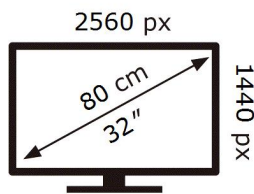

ENERG

SAMSUNG

S32AG520PU

37 kWh/1000h

ABCDEF **G**

HDR

66 kWh/1000h

2019/2013